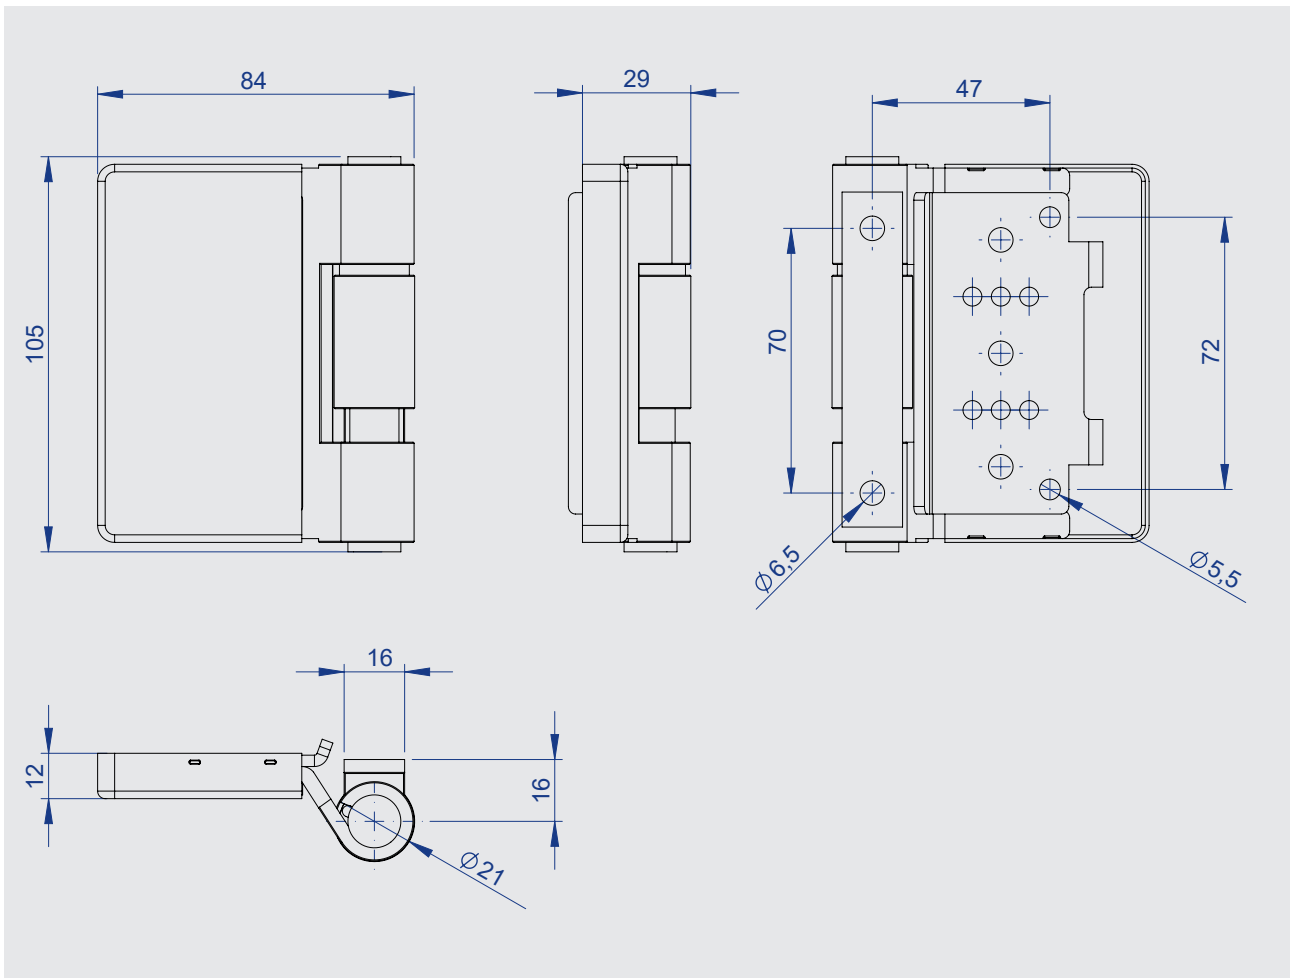

### Series 5000

- Robust stainless steel hinge for flush doors
- **Rising**
- Adjustable in two axes
- Load capacity with two hinges of max. 80 kg

**Hinge**

Right	5000-020001
Left	5000-020002

Secure closure: This sturdy stainless steel hinge complete with decorative caps is perfect for flush doors. Even really heavy ones. With another hinge, it can easily lift up to 80 kg. Is it also rising and adjustable in two axes? Of course!