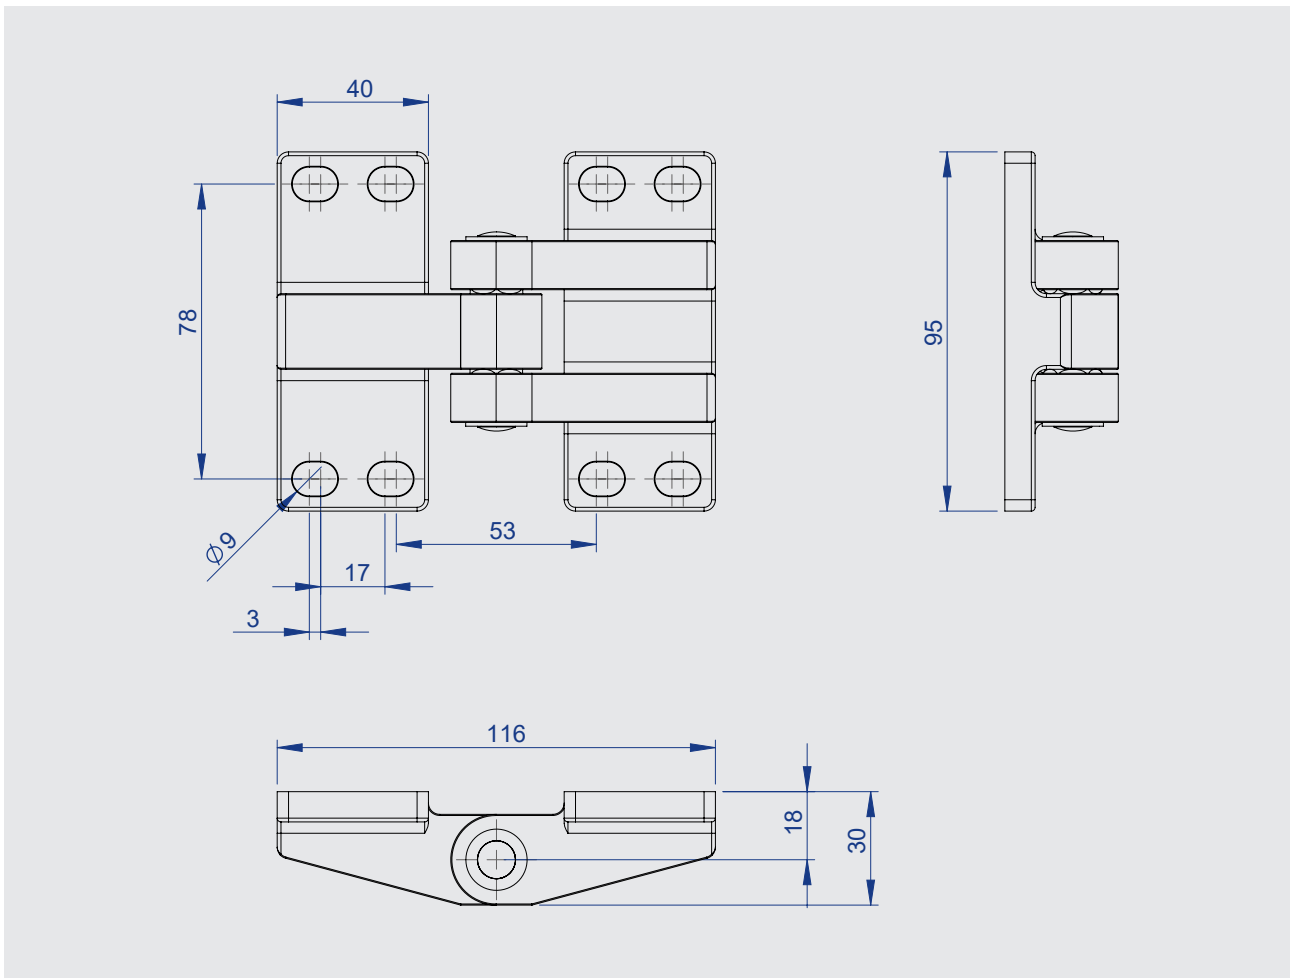

Hinge

Series 7902

- Simple hinge for universal application
- **For flush doors**
- Chrome-plated
- **Can be used for left- and right-hand doors**
- Load capacity with two hinges max. 30 kg

Hinge

chrome-plated	7902-020341
---------------	--------------------

Variety can be this simple: This simple hinge for universal use is perfect for flush doors. The chrome-plated all-rounder can be used for both right- and left-handed versions. In a pack of two, it has a load capacity of up to 30 kg – easy.

Materials

Hinge: Die-cast zinc, chrome-plated
 Hinge pin: Stainless steel
 Other components: Plastic

Finish: Chrome-plated

Note: Please also see the assembly instructions.